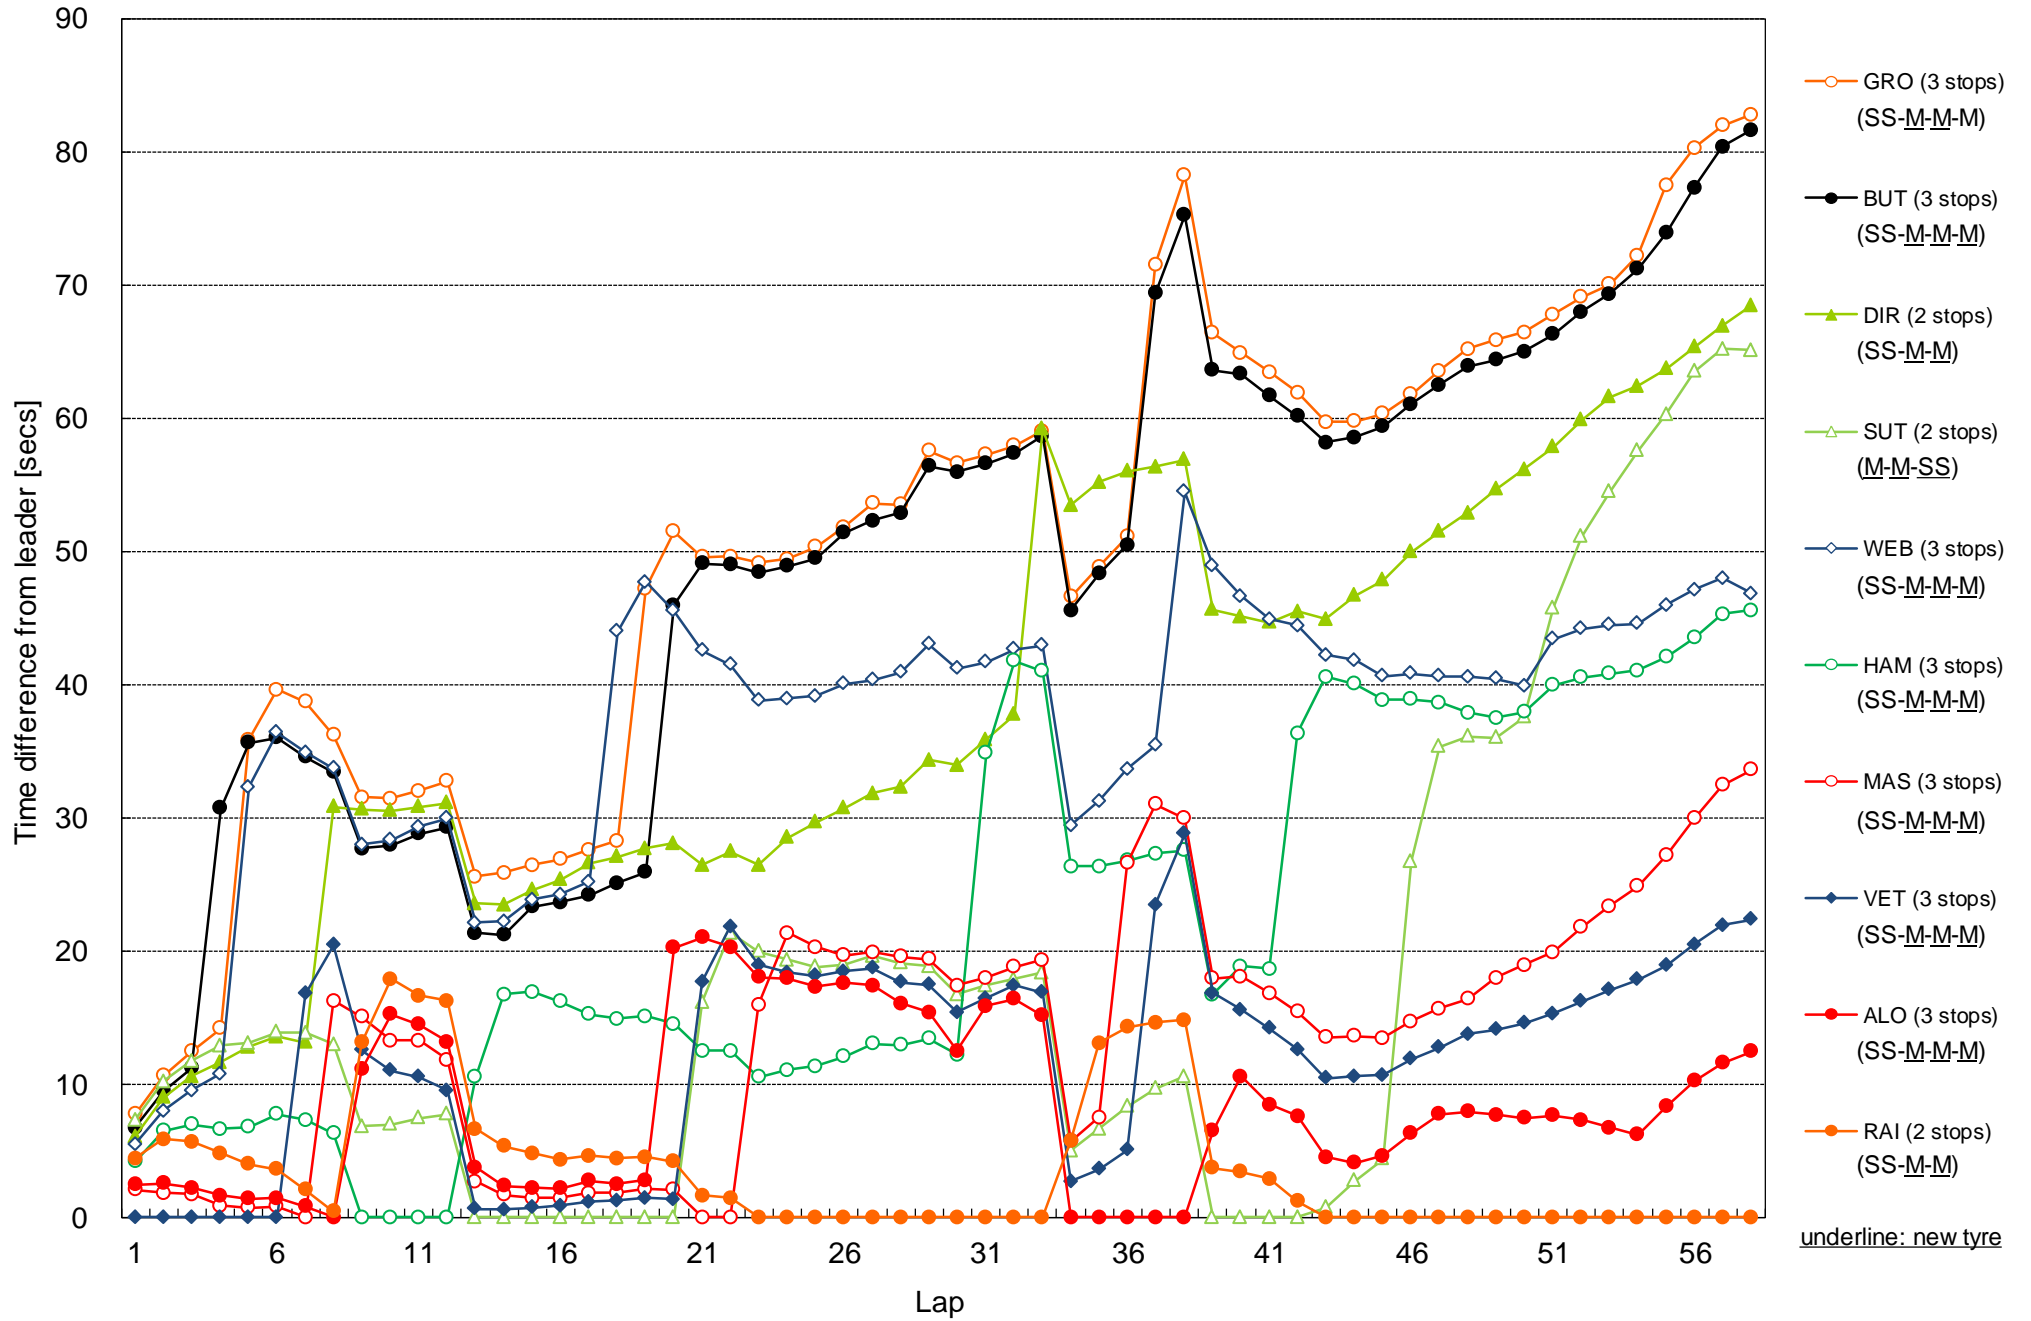

2013 Australia

underline: new tyre

# 2013 Australia