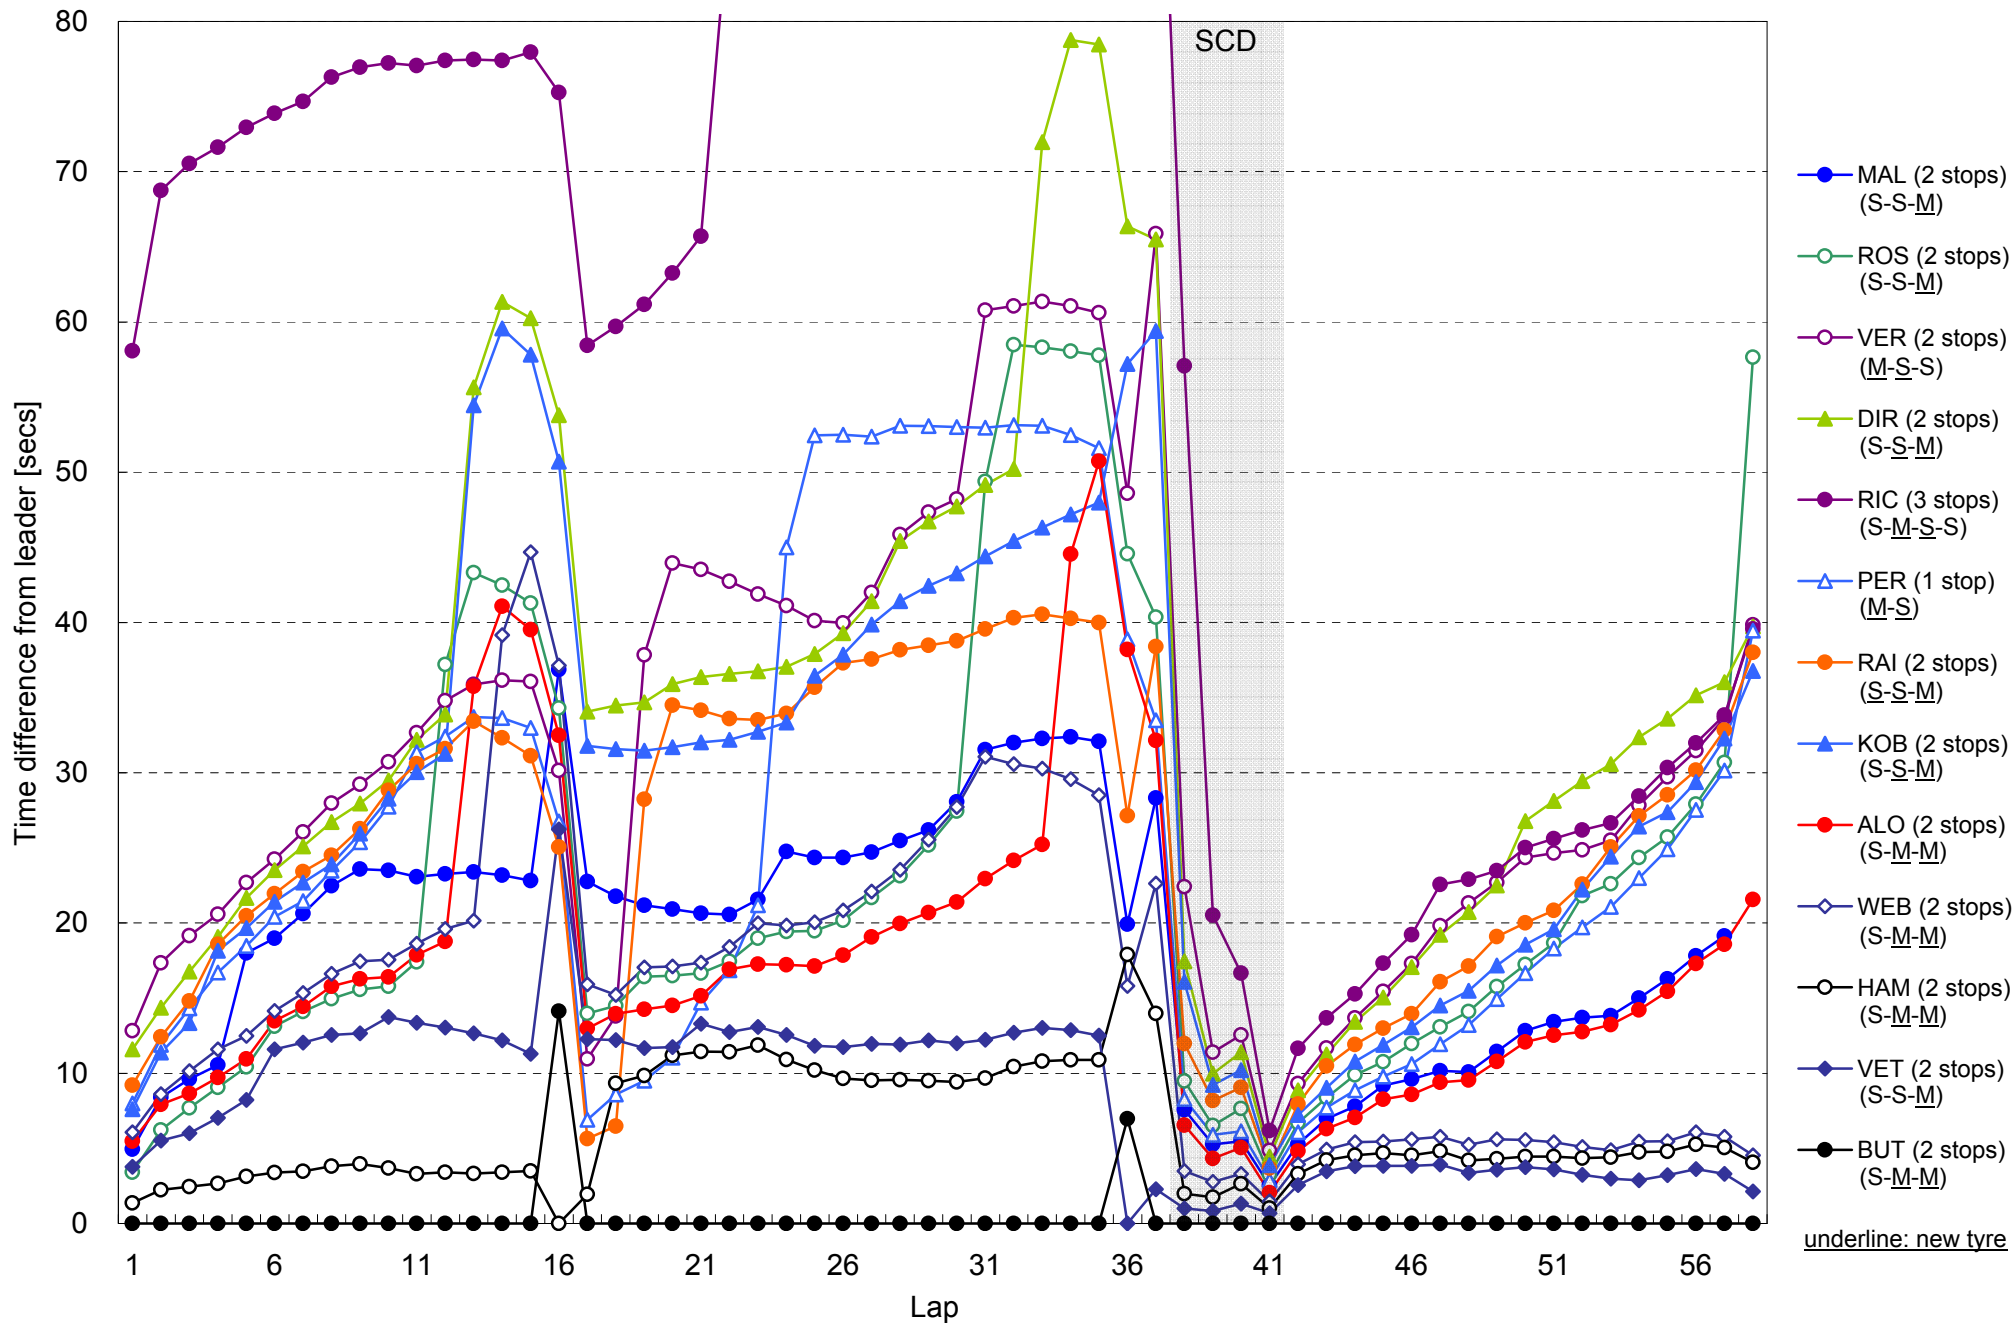

2012 Australia

underline: new tyre

2012 Australia